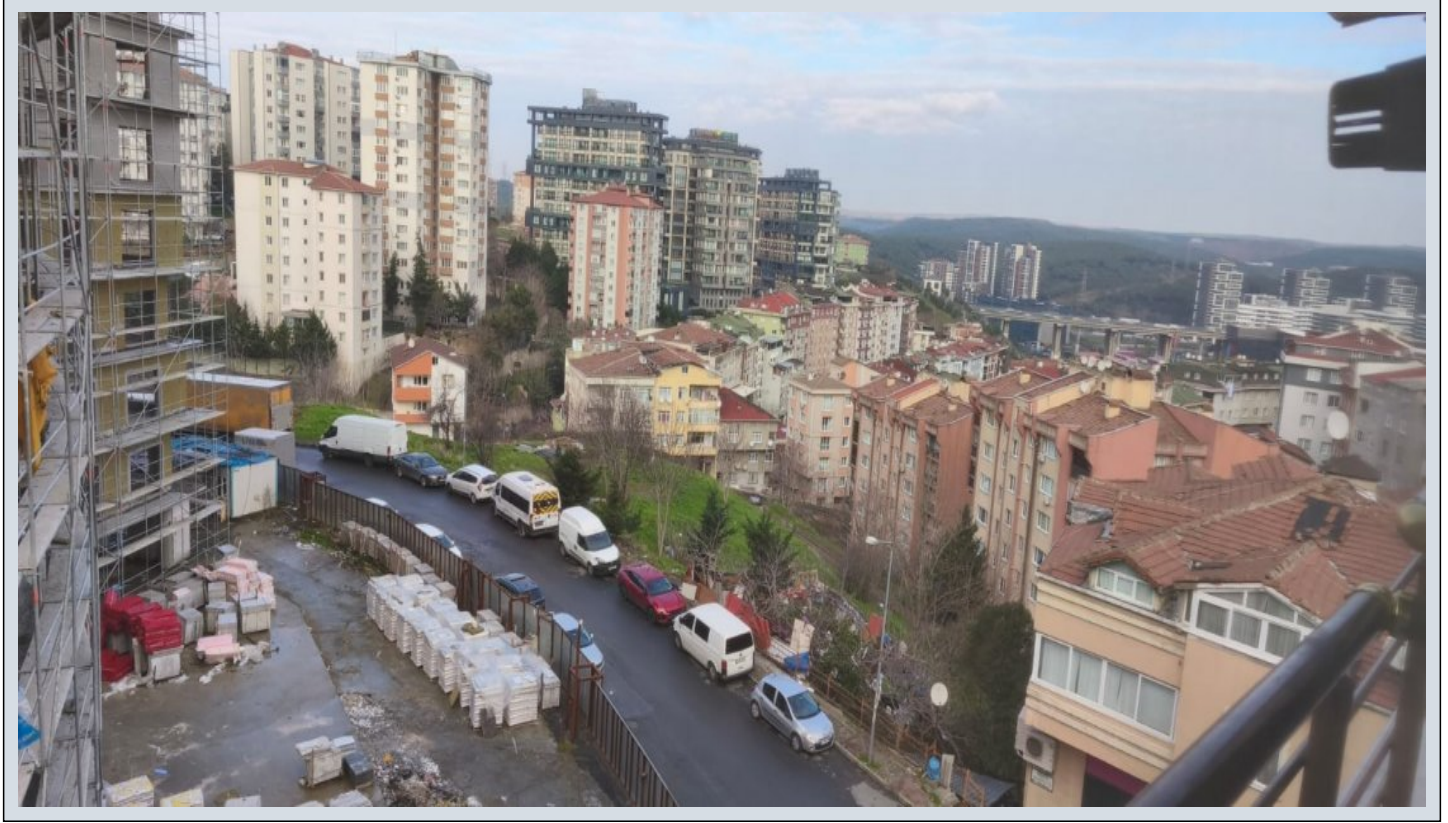

**KAĞITHANE HAMDİYE MAH 2+1 KİRALIK DAİRE İstanbul / Kağıthane**

For Rent - Apartment 37,000 TL | 110 m2 İstanbul / Kağıthane